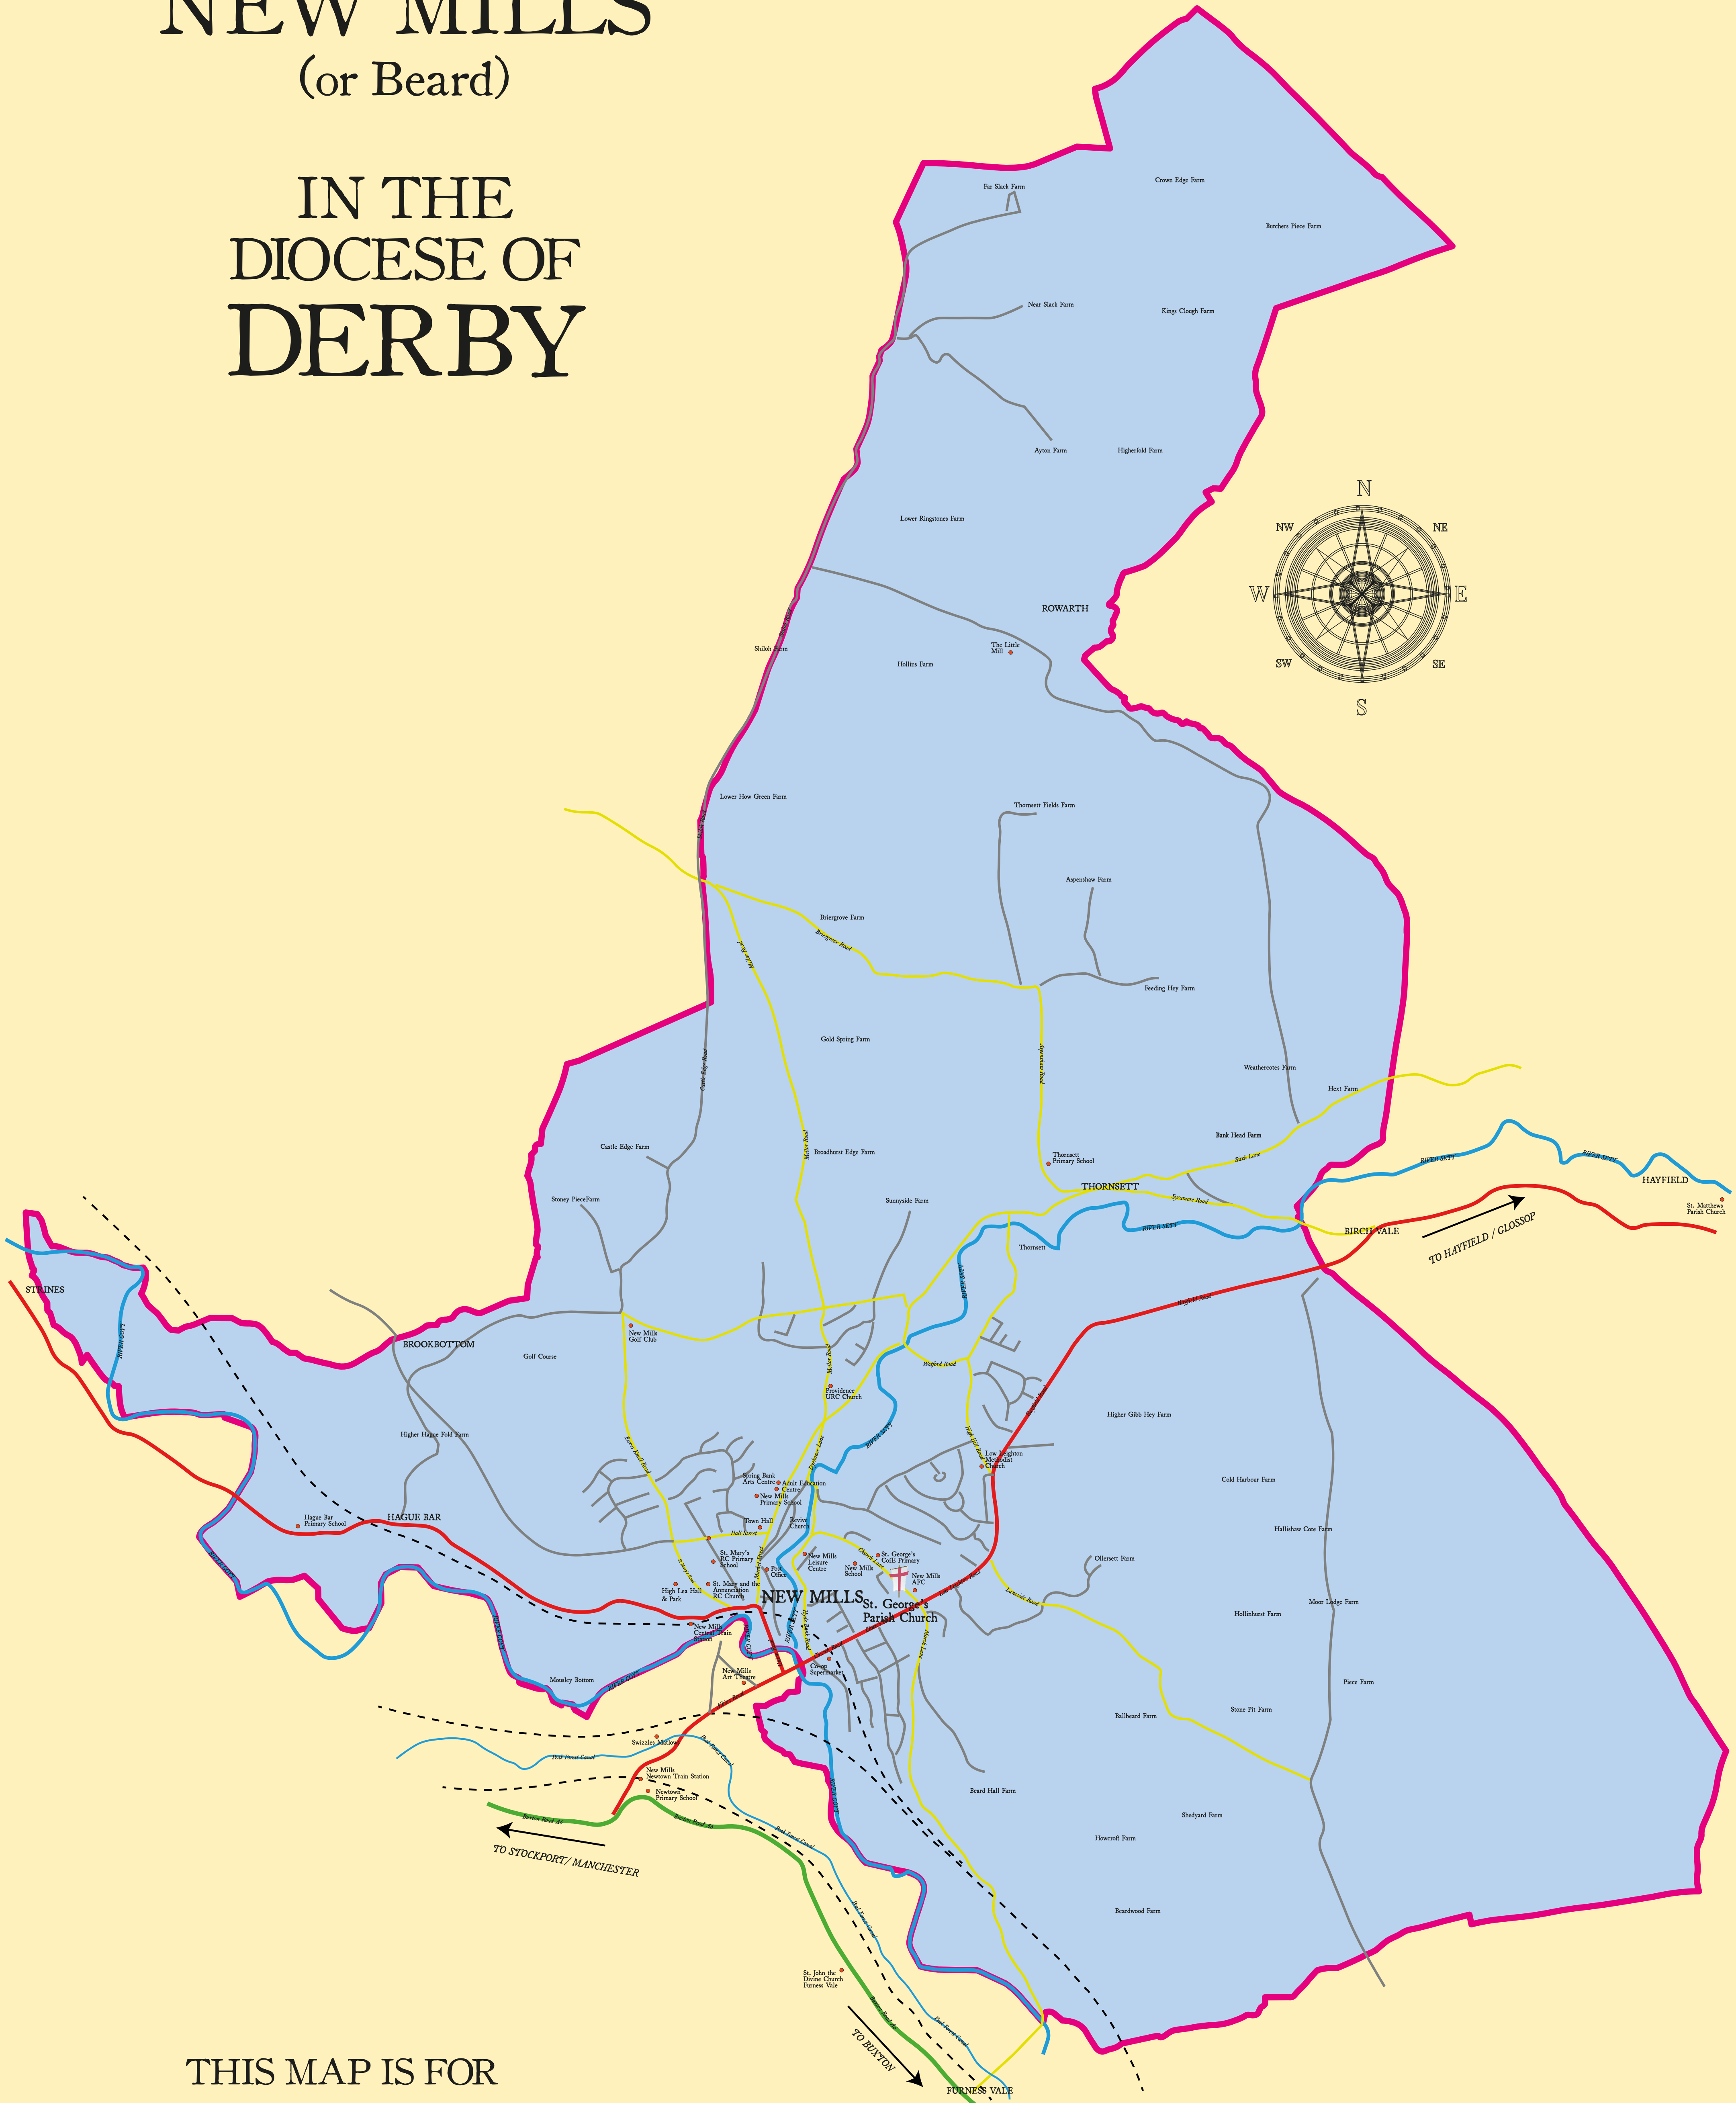

THE PARISH OF NEW MILLS (or Beard)

IN THE DIOCESE OF DERBY

THIS MAP IS FOR
ILLUSTRATION PURPOSES ONLY
AND IS NOT TO SCALE.

Map produced by Juice Graphics Design & Print Ltd
43 Union Road
New Mills
High Peak
SK22 3EL